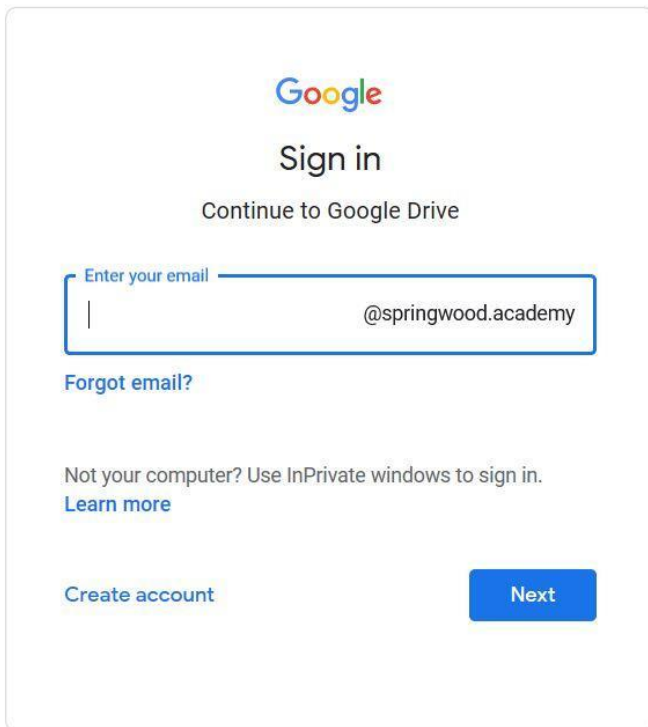

<https://drive.google.com/a/springwood.academy>

You will be presented with the sign in for G Suite:

Log on detail format is as below:

Username:

SchoolUsername>>@springwood.academy

If you have accessed the school network in the past couple of days and changed your password, this is what it will be. If not, then the default password would be **Password123**.