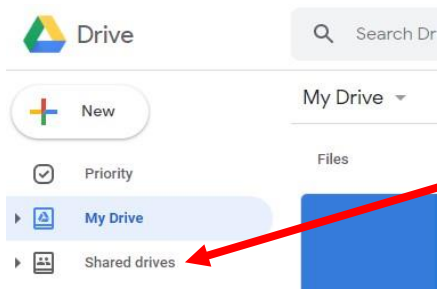

<https://drive.google.com/a/springwood.academy>

You will be presented with the sign in for G Suite:

Log on detail format is as below:

Username:

SchoolUsername>>@springwood.academy

If you have accessed the school network in the past couple of days and changed your password, this is what it will be. If not, then the default password would be **Password123**.

Once signed in, you will be presented with your Personal Google Drive. You will need to navigate to the Shared Drives to access the Online Student Resources

From here, you should have access to all provided online resources. Drive names may differ from what is displayed below.